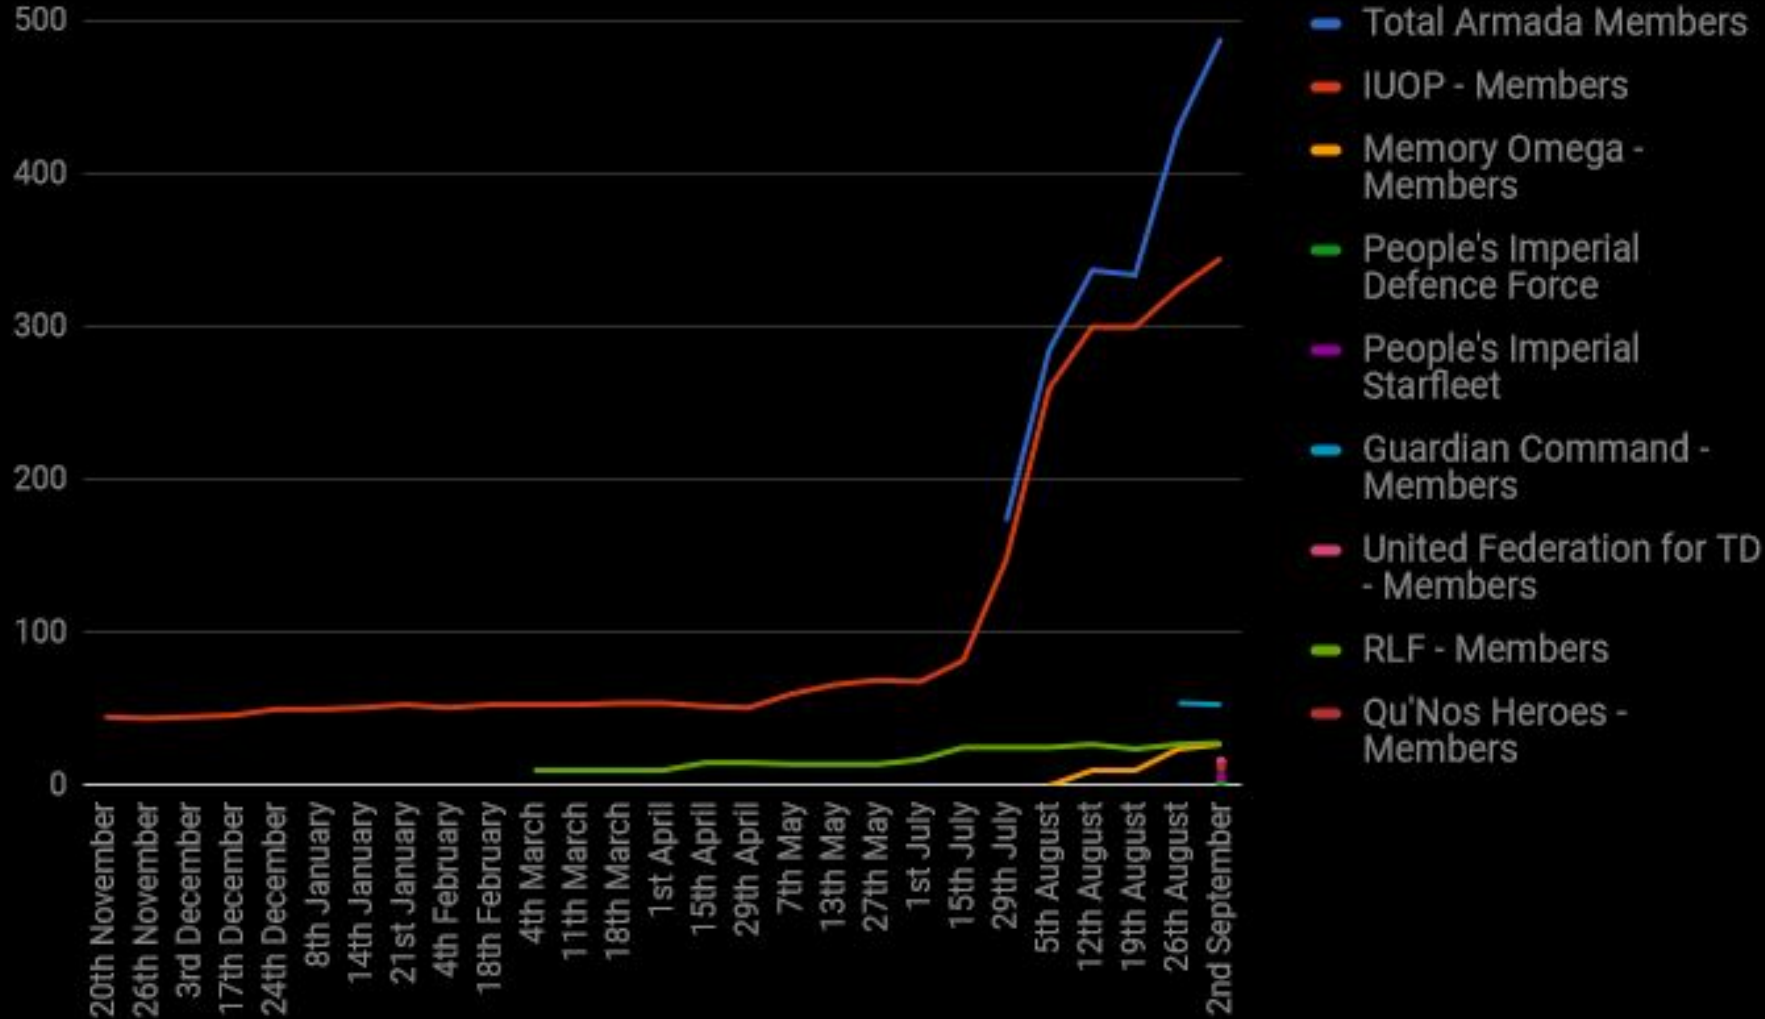

Imperial Union of Planets

Weekly Report

Please note that anything in this colour will be classed as out of role-play information!

Armada Rankings

Imperial Union of Planets Armada Rankings

Imperial Union of Planets Armada level = 182

(+65 since last report)

- Imperial Union Of Planets = 52 (+2 since last report)
- Memory-Omega = 2 (+2 since last report)
- Guardian Command = 58 (+4 since last report)
- People's Imperial Defense Force = 0 (New addition)
- People's Imperial Starfleet = 0 (New addition)
- United Federation for TD = 4 (+4 since last report)
- Romulus Liberation Front = 11 (NA since last report)
- Qu'Nos Heroes = 55 (+55 since last report)

Armada Personnel

Imperial Union of Planets Armada
 Personnel = 489
 (+59 since last report)

Imperial Union of Planets Armada - Personnel

- Imperial Union Of Planets = 345 (+20 since last report)
- Memory-Omega = 27 (+3 since last report)
- Guardian Command = 53 (-1 since last report)
- People's Imperial Defense Force = 2 (+2 since last report)
- People's Imperial Starfleet = 6 (+6 since last report)
- United Federation for TD = 16 (+16 since last report)
- Romulus Liberation Front = 28 (+1 since last report)
- Qu'Nos Heroes = 12 (+12 since last report)

Imperial Union of Planets - Holdings

Dilithium Mine Re-Education Centre #92-B	Trade = 62,600 XP Development = 62,000 XP	Tier 3 6,000 XP	COMPLETED
Embassy New Terra - Imperial Consortium	Diplomacy = 61,320 XP Embassy Recruit = 62,220 XP	Tier 2 6,000 XP	Awaiting construction
K-13 O-17 Latrodect Station	Retrofit Engineering = 61,100XP Xenotech Research = 61,200 XP	Tier 3 6,000 XP	COMPLETED
Research (Name TBC)	Research = 59,400 XP Development = 61,800 XP	Tier 2 4,000 XP	Awaiting upgrades
Spire Research Facility Alpha-1839-C	Research = 62,600 XP Operations = 61,200 XP	Tier 2 6,000 XP	Awaiting construction
Starbase Plexus Spacedock	Military = 82,850 XP Engineering = 72,600 XP Science = 82,350 XP	Tier 3 9,000 XP	+6,015 XP +5,515 XP +4,515 XP