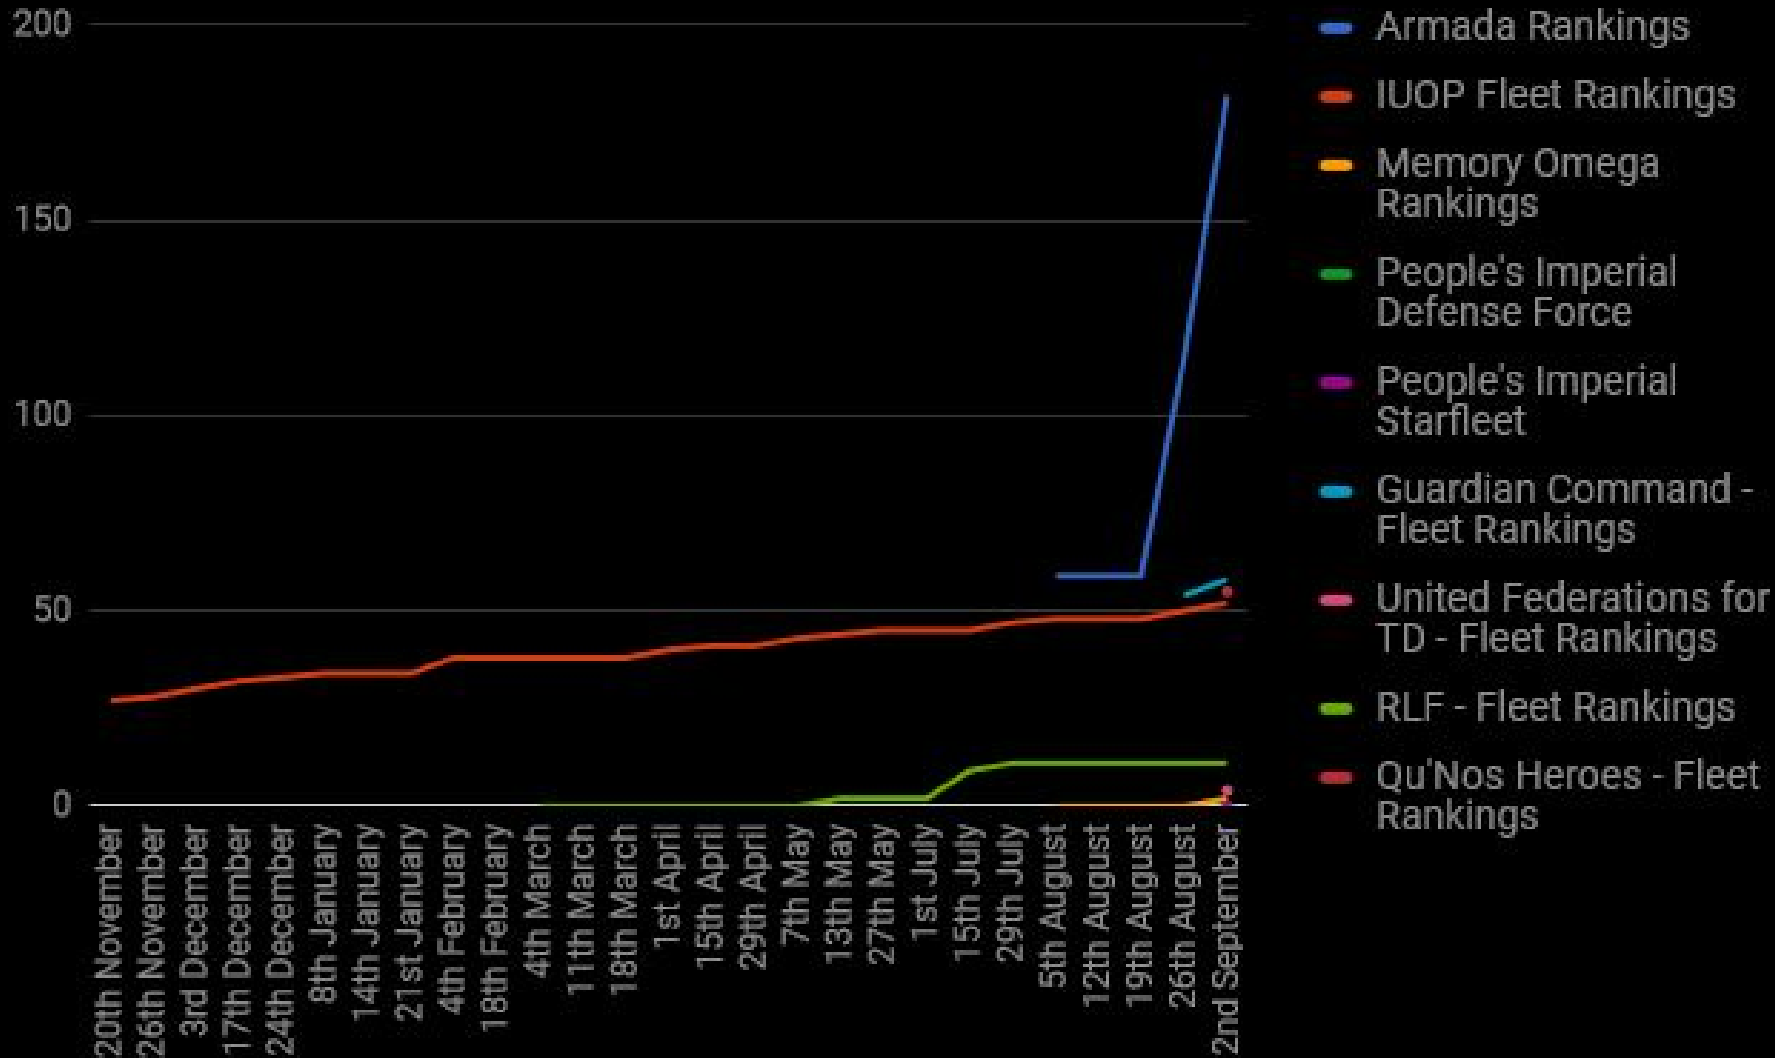

Imperial Union of Planets

Weekly Report

Please note that anything in this colour will be classed as out of role-play information!

Armada Rankings

Imperial Union of Planets Armada Rankings

Imperial Union of Planets Armada level = 182

(+65 since last report)

- Imperial Union Of Planets = 52 (+2 since last report)
- Memory-Omega = 2 (+2 since last report)
- Guardian Command = 58 (+4 since last report)
- People's Imperial Defense Force = 0 (New addition)
- People's Imperial Starfleet = 0 (New addition)
- United Federation for TD = 4 (+4 since last report)
- Romulus Liberation Front = 11 (NA since last report)
- Qu'Nos Heroes = 55 (+55 since last report)

Armada Personnel

Imperial Union of Planets Armada
 Personnel = 489
 (+59 since last report)

Imperial Union of Planets Armada - Personnel

- Imperial Union Of Planets = 345 (+20 since last report)
- Memory-Omega = 27 (+3 since last report)
- Guardian Command = 53 (-1 since last report)
- People's Imperial Defense Force = 2 (+2 since last report)
- People's Imperial Starfleet = 6 (+6 since last report)
- United Federation for TD = 16 (+16 since last report)
- Romulus Liberation Front = 28 (+1 since last report)
- Qu'Nos Heroes = 12 (+12 since last report)

Imperial Union of Planets - Holdings

Dilithium Mine Re-Education Centre #92-B	Trade = 62,600 XP Development = 62,000 XP	Tier 3 6,000 XP	COMPLETED
Embassy New Terra - Imperial Consortium	Diplomacy = 61,320 XP Embassy Recruit = 62,220 XP	Tier 2 6,000 XP	Awaiting construction
K-13 O-17 Latrodect Station	Retrofit Engineering = 61,100XP Xenotech Research = 61,200 XP	Tier 3 6,000 XP	COMPLETED
Research (Name TBC)	Research = 59,400 XP Development = 61,800 XP	Tier 2 4,000 XP	Awaiting upgrades
Spire Research Facility Alpha-1839-C	Research = 62,600 XP Operations = 61,200 XP	Tier 2 6,000 XP	Awaiting construction
Starbase Plexus Spacedock	Military = 82,850 XP Engineering = 72,600 XP Science = 82,350 XP	Tier 3 9,000 XP	+6,015 XP +5,515 XP +4,515 XP