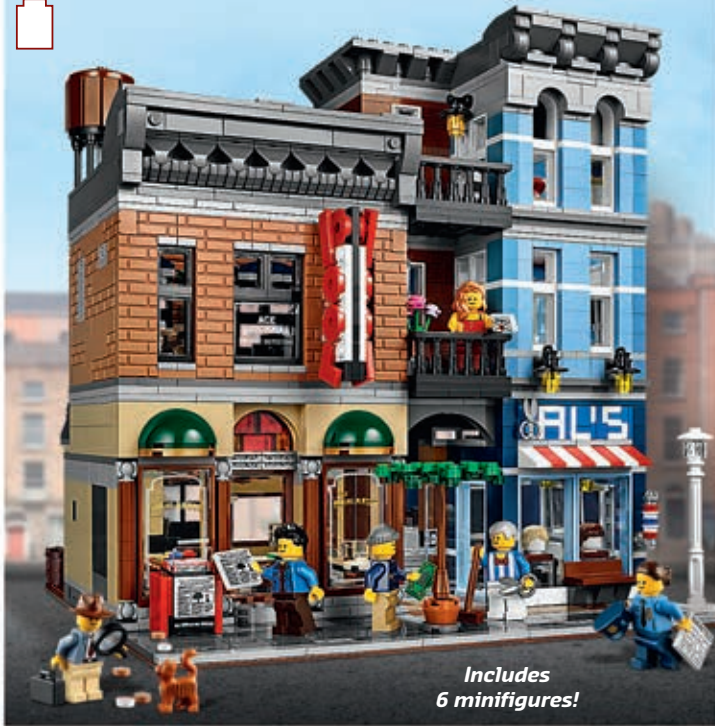

Officially licensed
by Volkswagen

8 FREE Shipping on orders over \$35*!

Detective's Office

10246 AGES 16+ 2,262 PIECES

HARD TO FIND  **FREE SHIPPING**

\$159.99

Measures over 10" high, 9" wide and 9" deep!

Includes 6 minifigures!