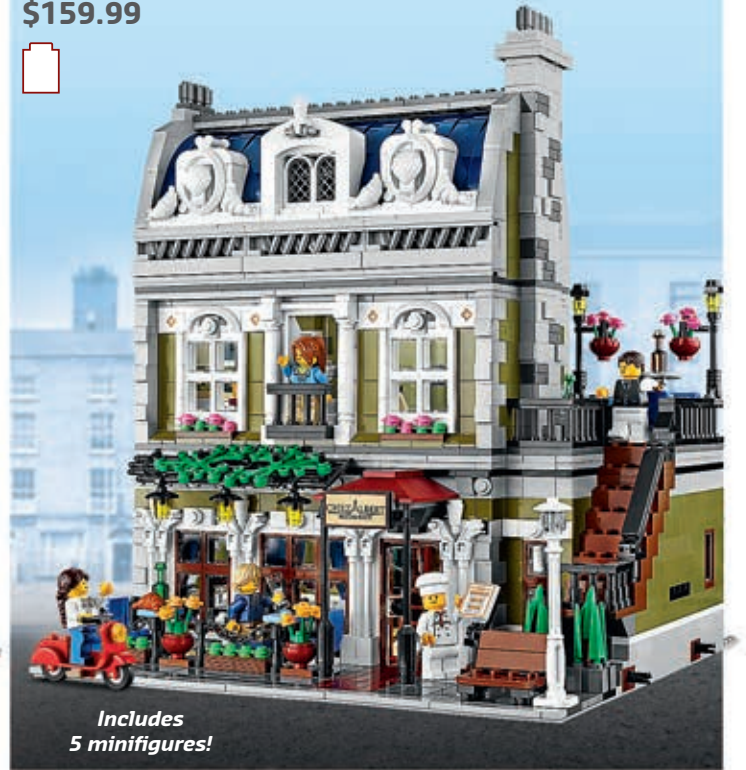

Measures
15" high,
10" wide and
10" deep!

Parisian Restaurant

10243 AGES 16+ 2,469 PIECES

HARD TO FIND

FREE SHIPPING

\$159.99

Includes
5 minifigures!

Measures
over 11" high,
9" long and
9" wide!