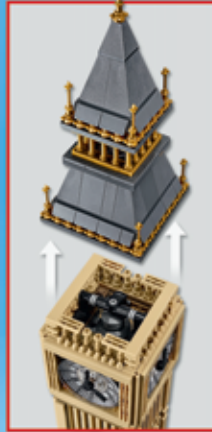

HARD TO FIND

 FREE SHIPPING

\$249.99

Turn the
clock's hands!

Big Ben measures
over 23" high, 17" wide
and 7" deep!

Remove the top of
the tower to access
the Big Ben bell!

EXPERT

LEGO CREATOR