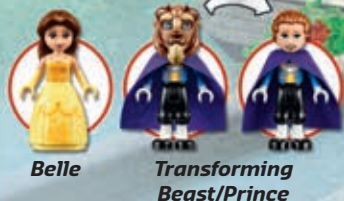

Transforming Beast/Prince

Inside view!

Includes 2 mini-doll figures!

Belle