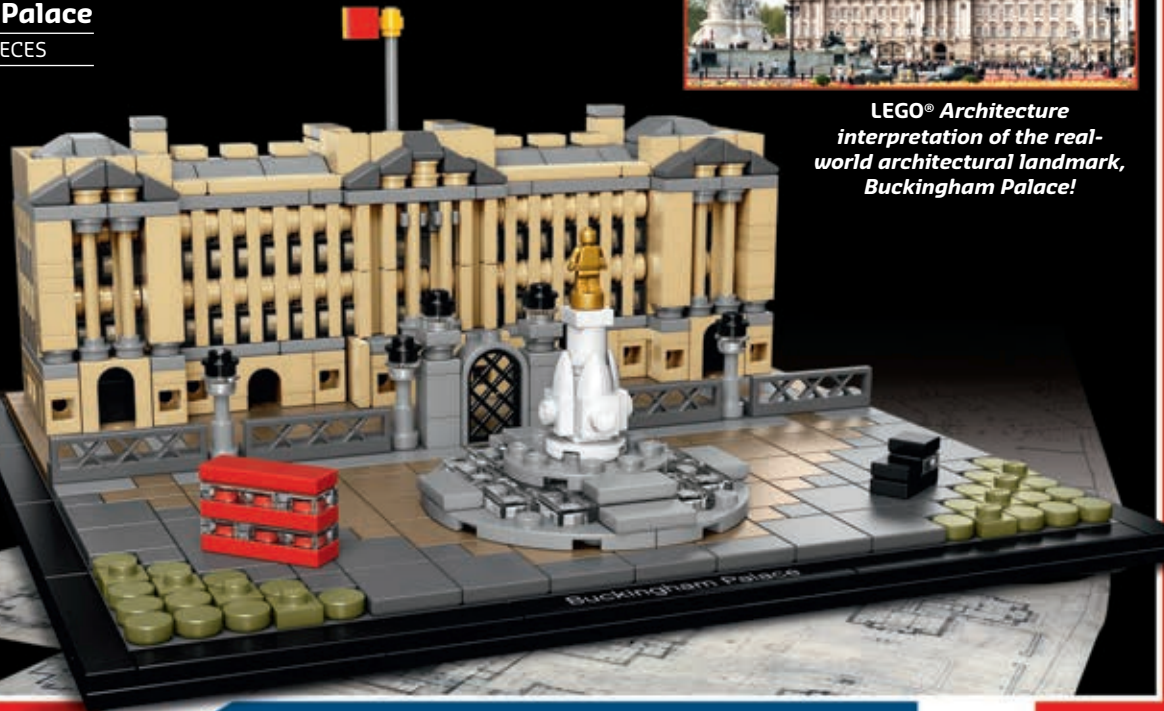

Measures 3" high, 7" wide and 7" deep!

Buckingham Palace