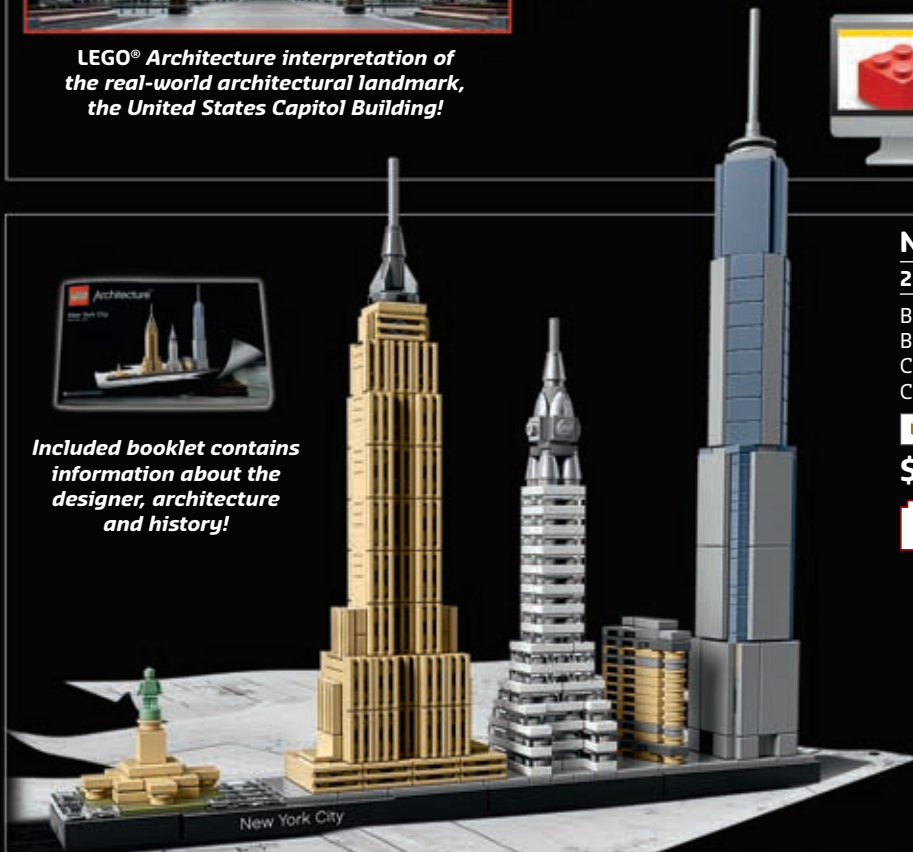

 **FREE SHIPPING**

\$59.99

*Measures over
10" high, 9" wide
and 1" deep!*

*Included booklet contains
information about the
designer, architecture
and history!*

Greetings from London! Wish you were here to see the epic monuments and bridges! Add these sets to your wish list so you can build them at home!