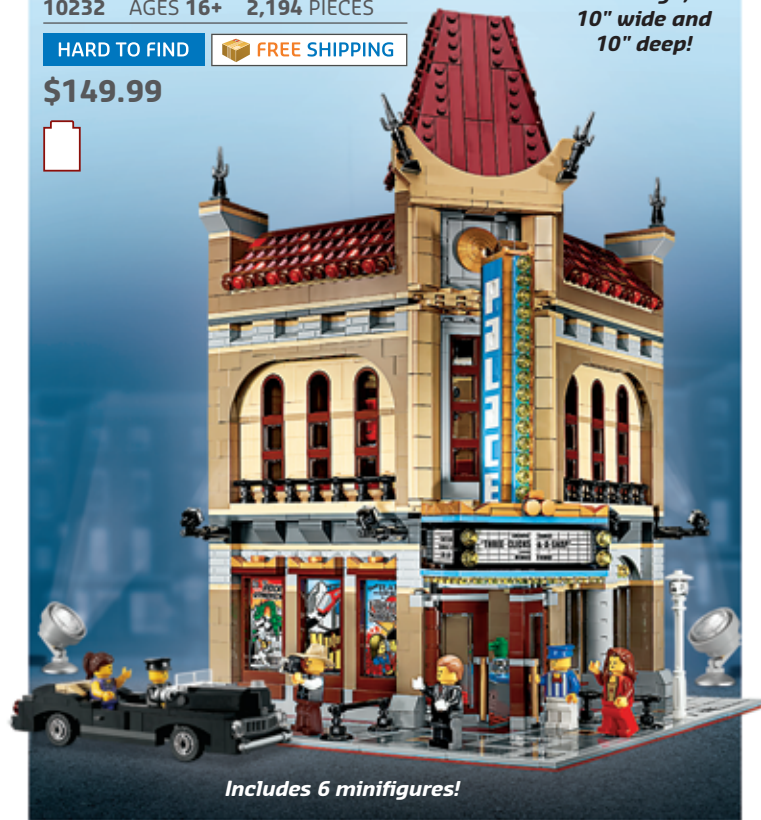

*Not available at all stores

Hard-to-Find LEGO® Sets!

Palace Cinema

10232 AGES 16+ 2,194 PIECES

HARD TO FIND

FREE SHIPPING

\$149.99

Measures
15" high,
10" wide and
10" deep!