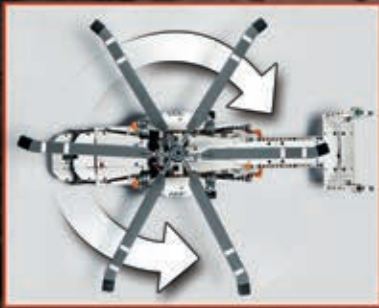

 FREE SHIPPING

\$139.99

Heavy Lift Helicopter measures over 8" high, 23" long and 20" wide!

Start up the contra-rotating rotors and prepare for takeoff!

Includes a LEGO® Power Functions motor for an array of motorized functions, including contra-rotating rotors, working winch, and opening loading ramp and cargo bay doors!