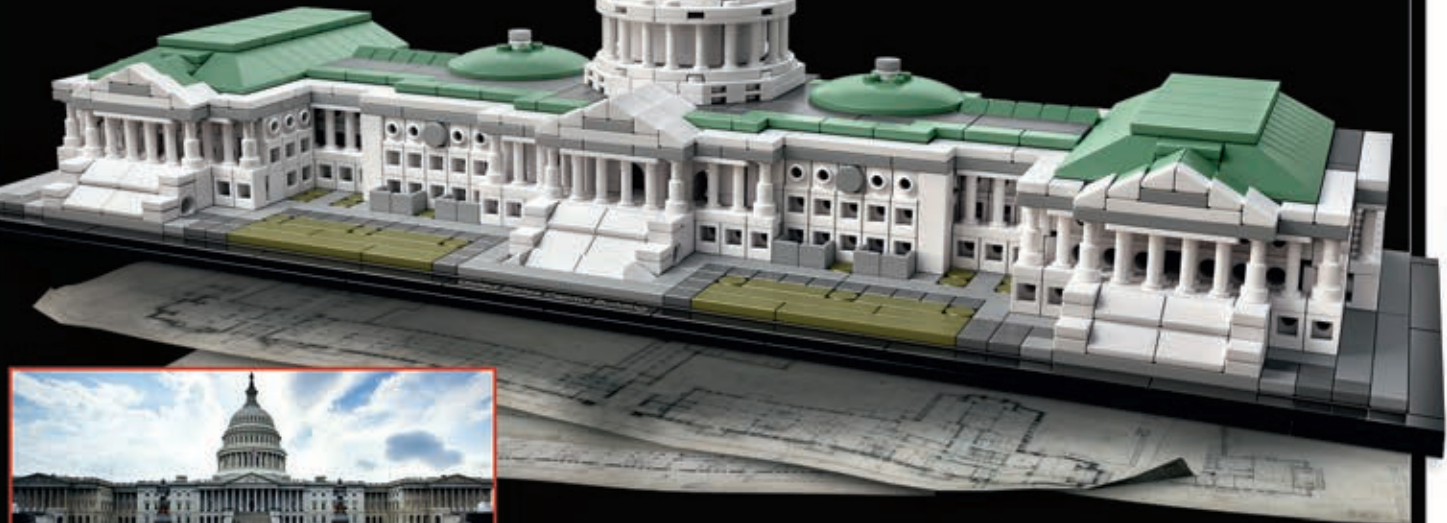

Iconic Landmarks!

NEW! **United States Capitol Building**

21030 AGES 12+ 1,032 PIECES

Explore iconic architecture with this LEGO® Architecture interpretation of the United States Capitol Building with detailed neoclassical facade, dome, steps and lawns.

FREE SHIPPING

$99.99

*Measures over
6" high, 17" wide
and 5" deep!*

*Remove the dome to access the
rotunda, featuring columns, 8 statue
elements and a tiled floor!*