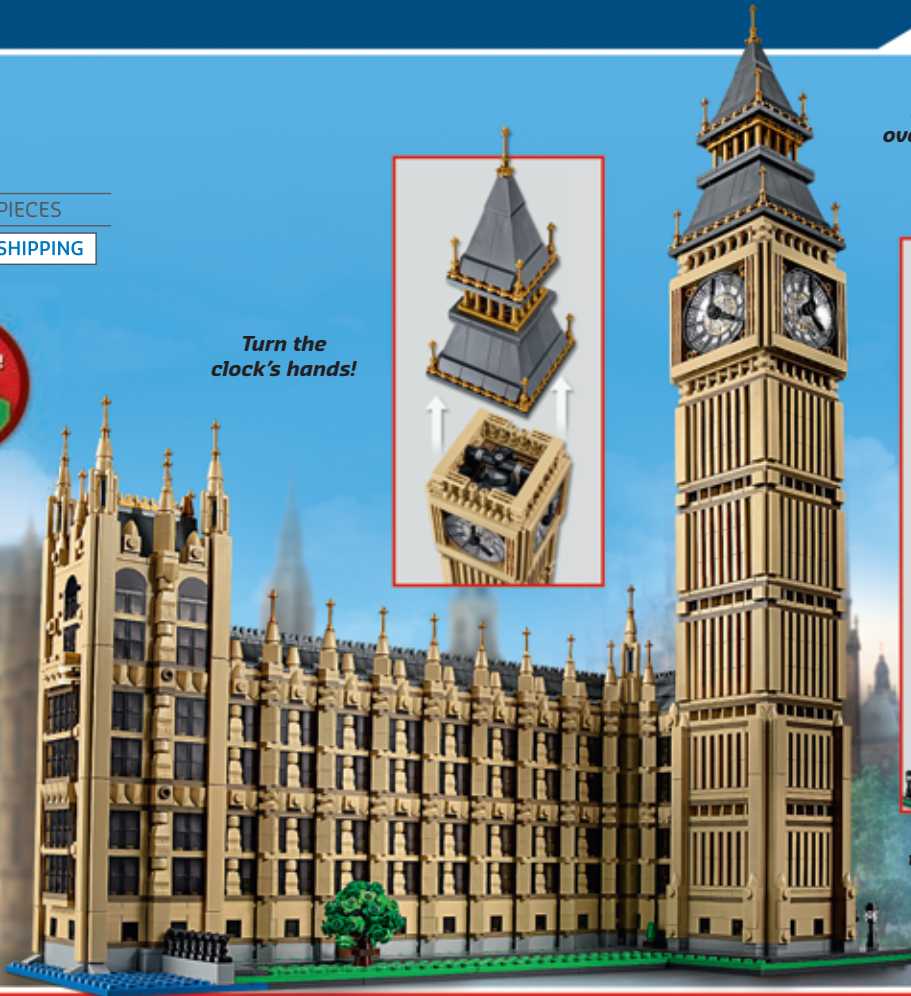

HARD TO FIND

 FREE SHIPPING

\$249.99

Turn the
clock's hands!

Big Ben measures
over 23" high, 17" wide
and 7" deep!

Remove the top of
the tower to access
the Big Ben bell!

EXPERT

LEGO CREATOR

Tower Bridge

10214 AGES 16+ 4,295 PIECES

HARD TO FIND

 FREE SHIPPING

\$239.99

Completed
model measures
40" long, 17" high
and 10" wide!

Raise and lower
the working drawbridge!

Includes
4 miniature
vehicles!