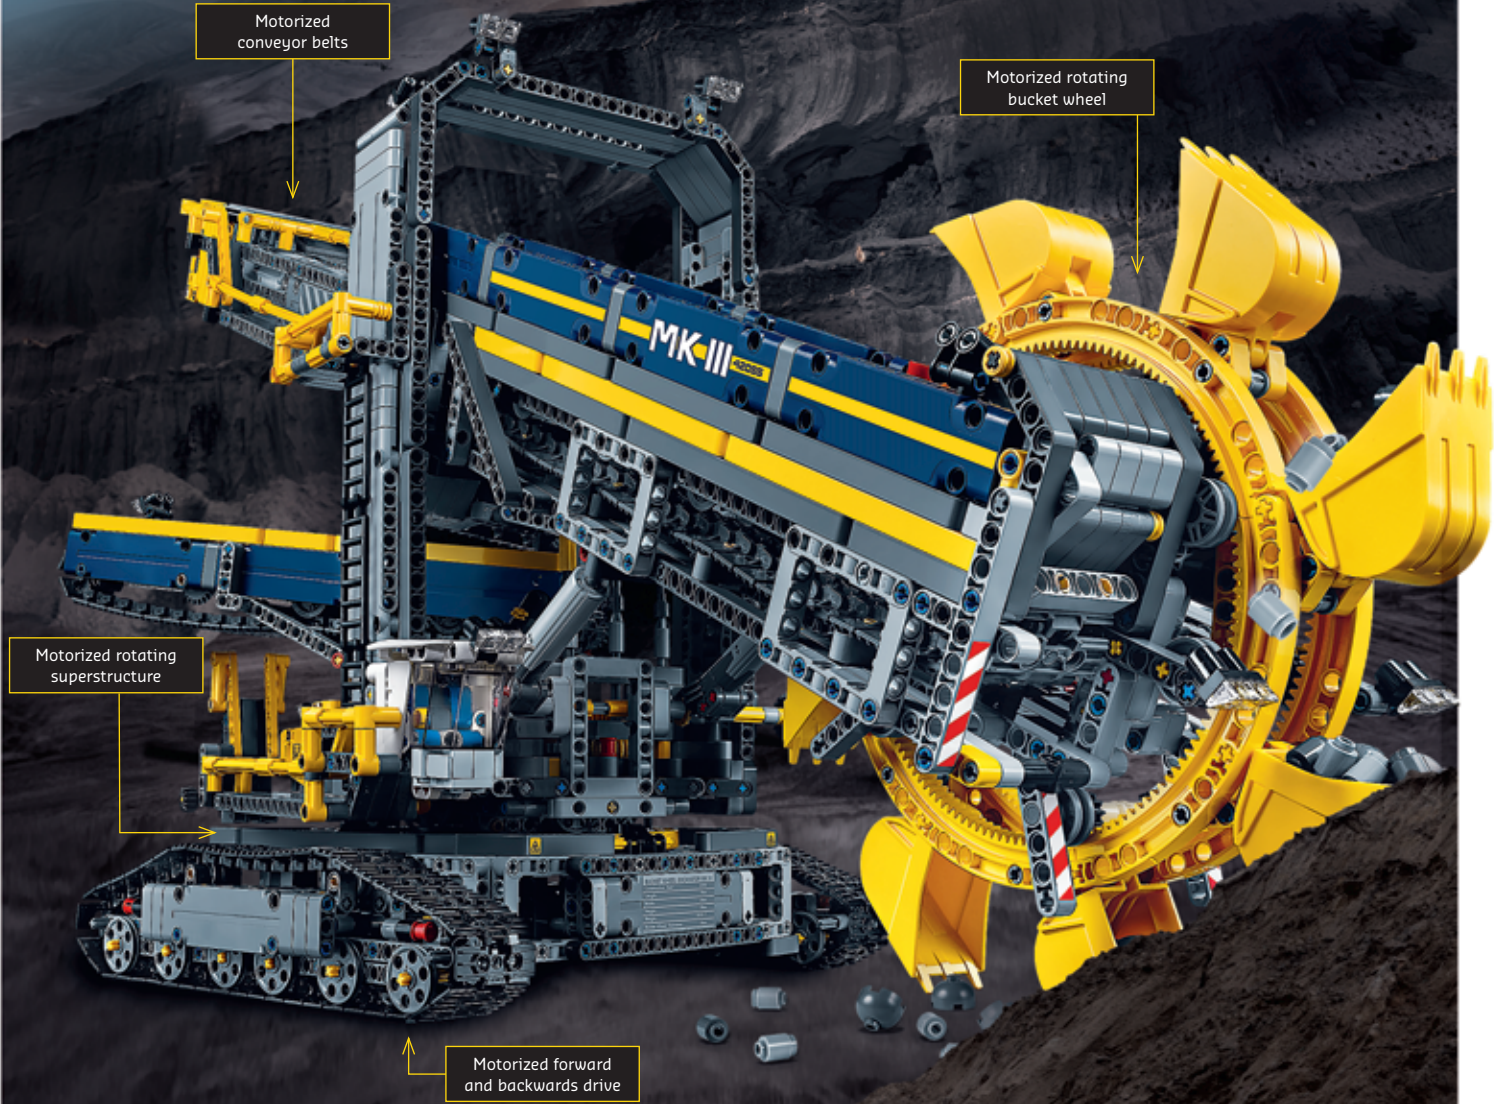

NEW! Bucket Wheel Excavator

42055 AGES 11-16 3,929 PIECES

Enjoy building and operating this massive 2-in-1 Bucket Wheel Excavator, the largest LEGO® Technic set to date! Features motorized tracks, conveyor belts, bucket wheel and superstructure, plus a rugged mine truck.

FREE SHIPPING

VIP REWARD $10

$279.99

Mine Truck measures over 3" high, 7" long and 3" wide!

Bucket Wheel Excavator measures over 16" high, 28" long and 11" wide!

2-in-1 model: rebuilds into a mobile aggregate processing plant!

Includes a LEGO® Power Functions motor for an array of motorized functions, including forward and reverse driving, rotating bucket wheel, moving conveyor belts and rotating superstructure, plus a working bucket wheel boom!