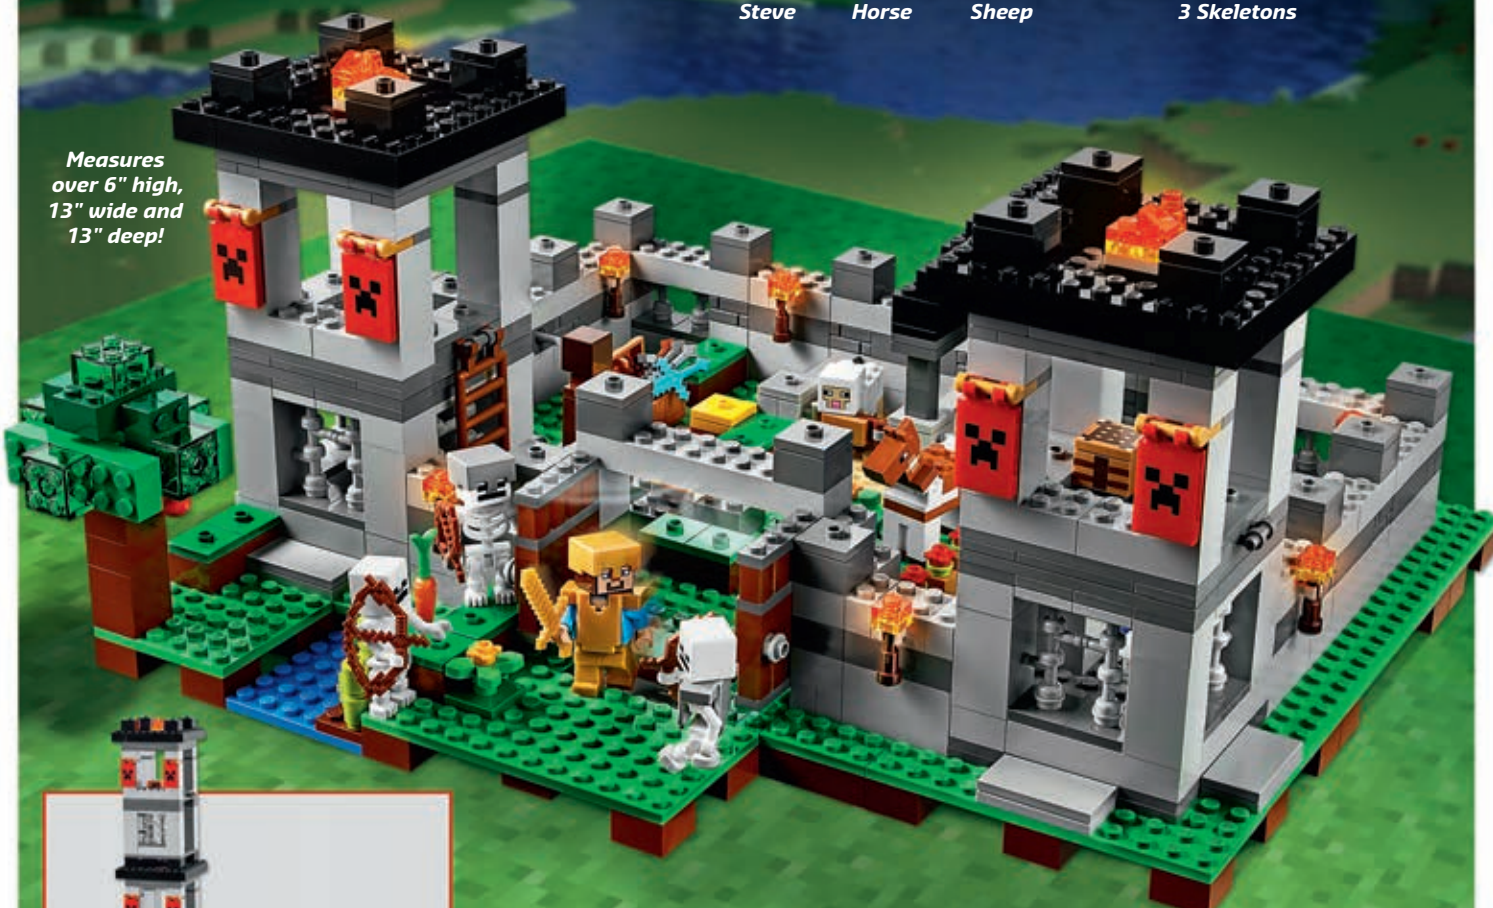

*Measures
over 6" high,
13" wide and
13" deep!*

*Set your imagination
free — rebuild the set for more
LEGO® Minecraft™ creations!*

Epic Minecraft Sets!

The Village

21128 AGES 8+ 1,600 PIECES

Join forces with Alex at the busy Minecraft™ village, including a variety of biomes plus a watchtower, library, blacksmith, butcher and marketplace. Enjoy hands-on Minecraft adventures featuring your favorite characters and objects with this LEGO® Minecraft set.