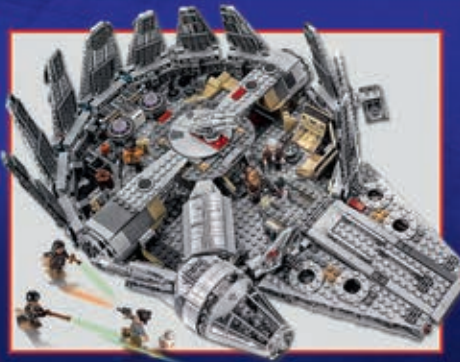

Millennium Falcon™

75105 AGES 9-14 1,330 PIECES

Aim for the stars with the Millennium Falcon™ featuring streamlined design, detachable cockpit, spring-loaded shooter, holochess board and lots more.

FREE SHIPPING

VIP REWARD **$5**

$149.99

Lift the hull plates and check out the detailed interior!

Measures over 5" high, 18" long and 12" wide!