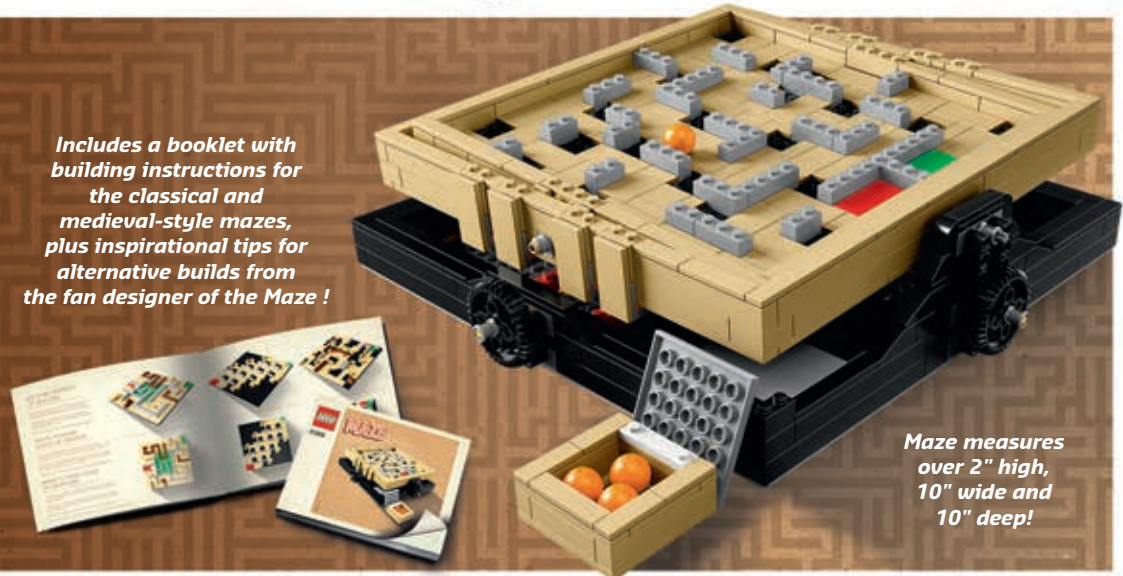

Maze measures over 2" high, 10" wide and 10" deep!