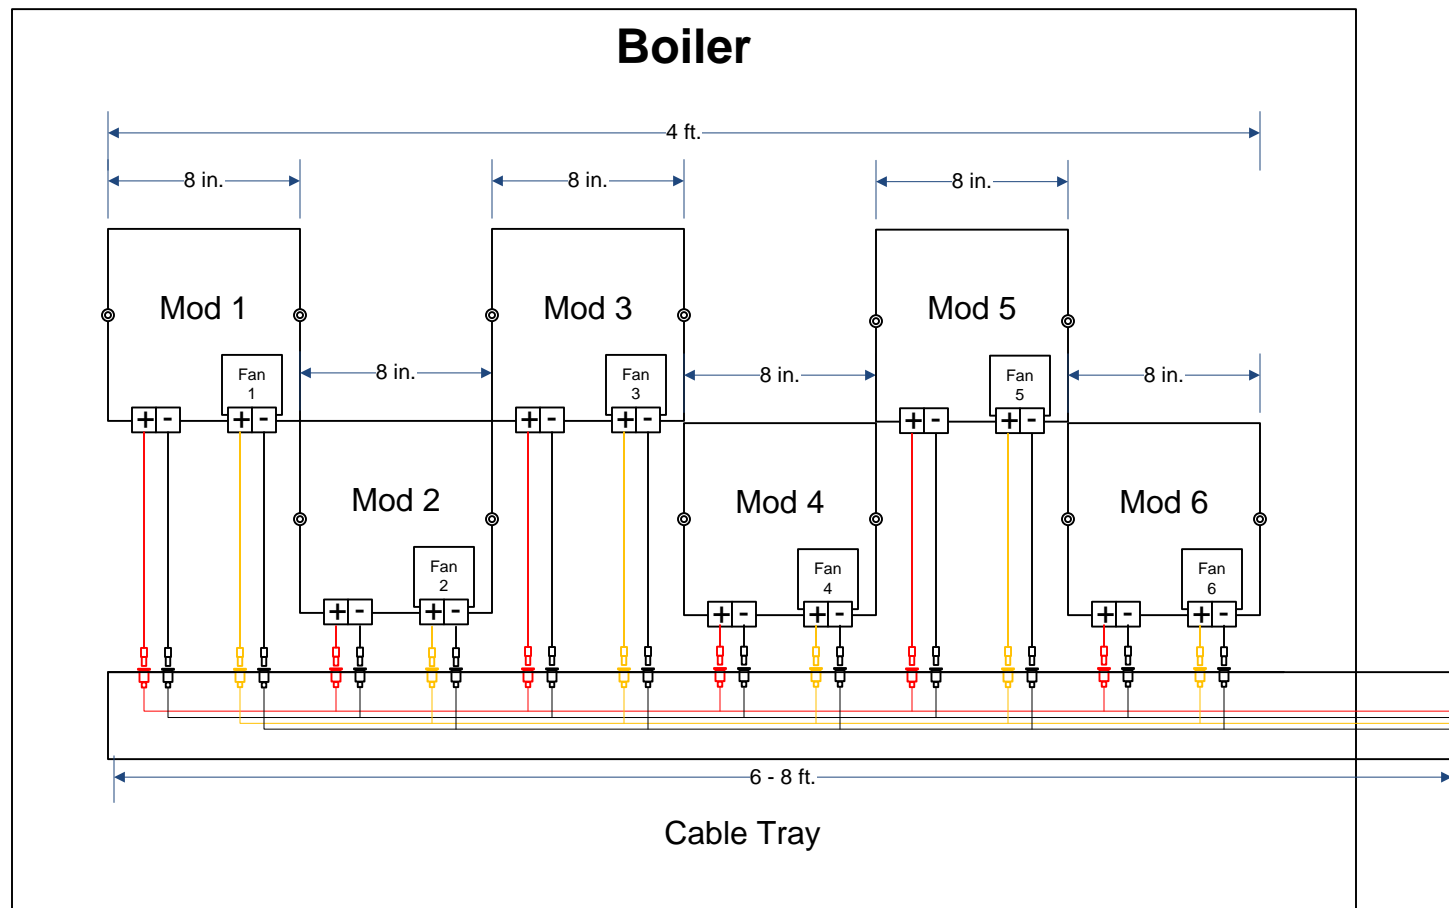

All wires running from Mods to TB1 and jumpers will be 16 AWG

Thermocouples placed on Mod 6 for temperature measurements

8 AWG 3 conductor cable  
Line length = 60 feet

Connection Types

Individual Module breakdown