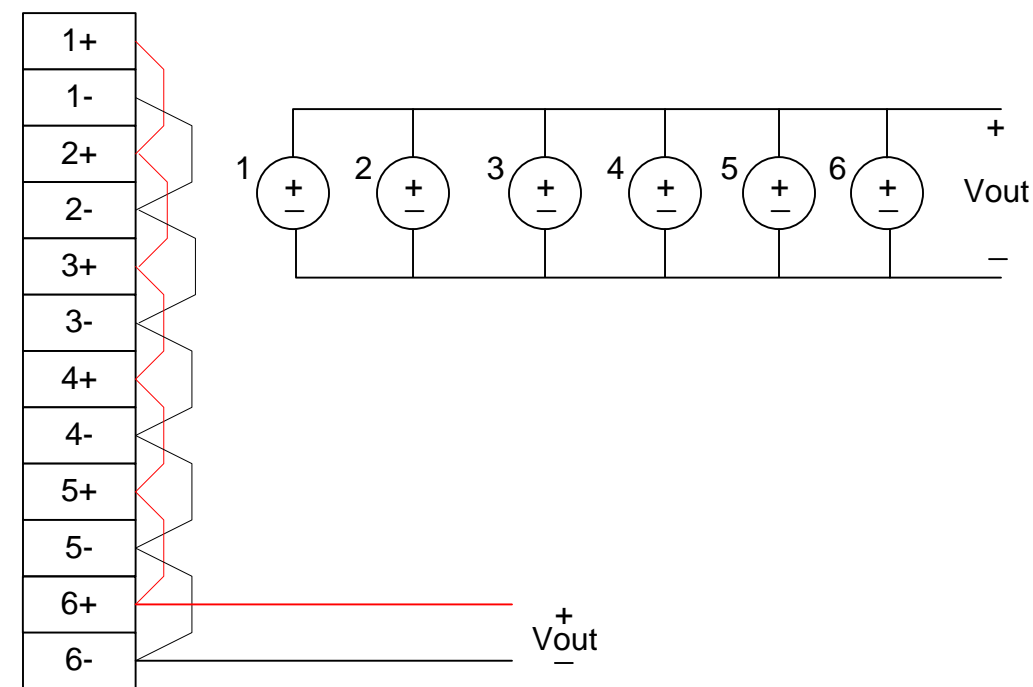

All wires running from Mods to TB1 and jumpers will be 16 AWG

Thermocouples placed on Mod 6 for temperature measurements

8 AWG 3 conductor cable  
Line length = 60 feet

Connection Types

Individual Module breakdown