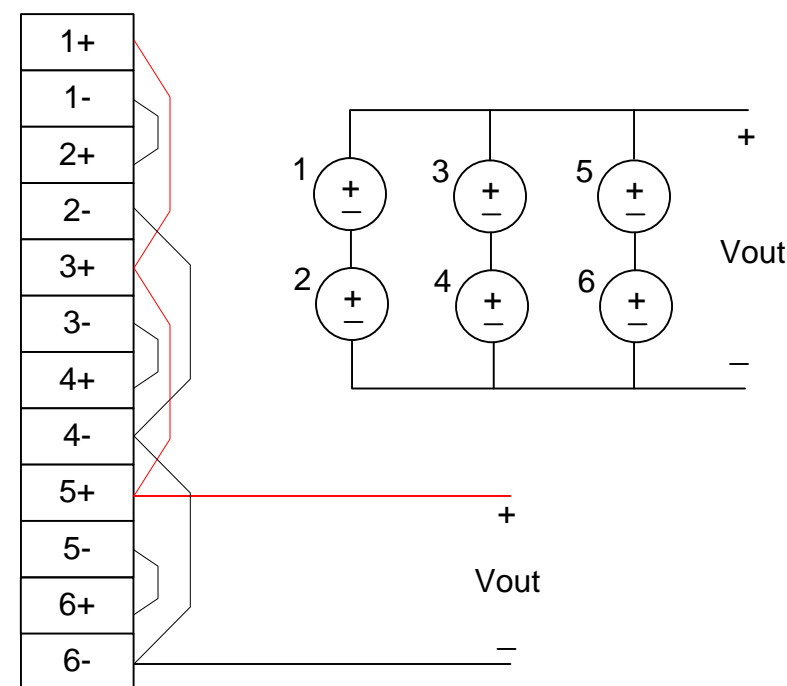

All wires running from Mods to TB1 and jumpers will be 16 AWG

Thermocouples placed on Mod 6 for temperature measurements

8 AWG 3 conductor cable  
Line length = 60 feet

Connection Types

Individual Module breakdown