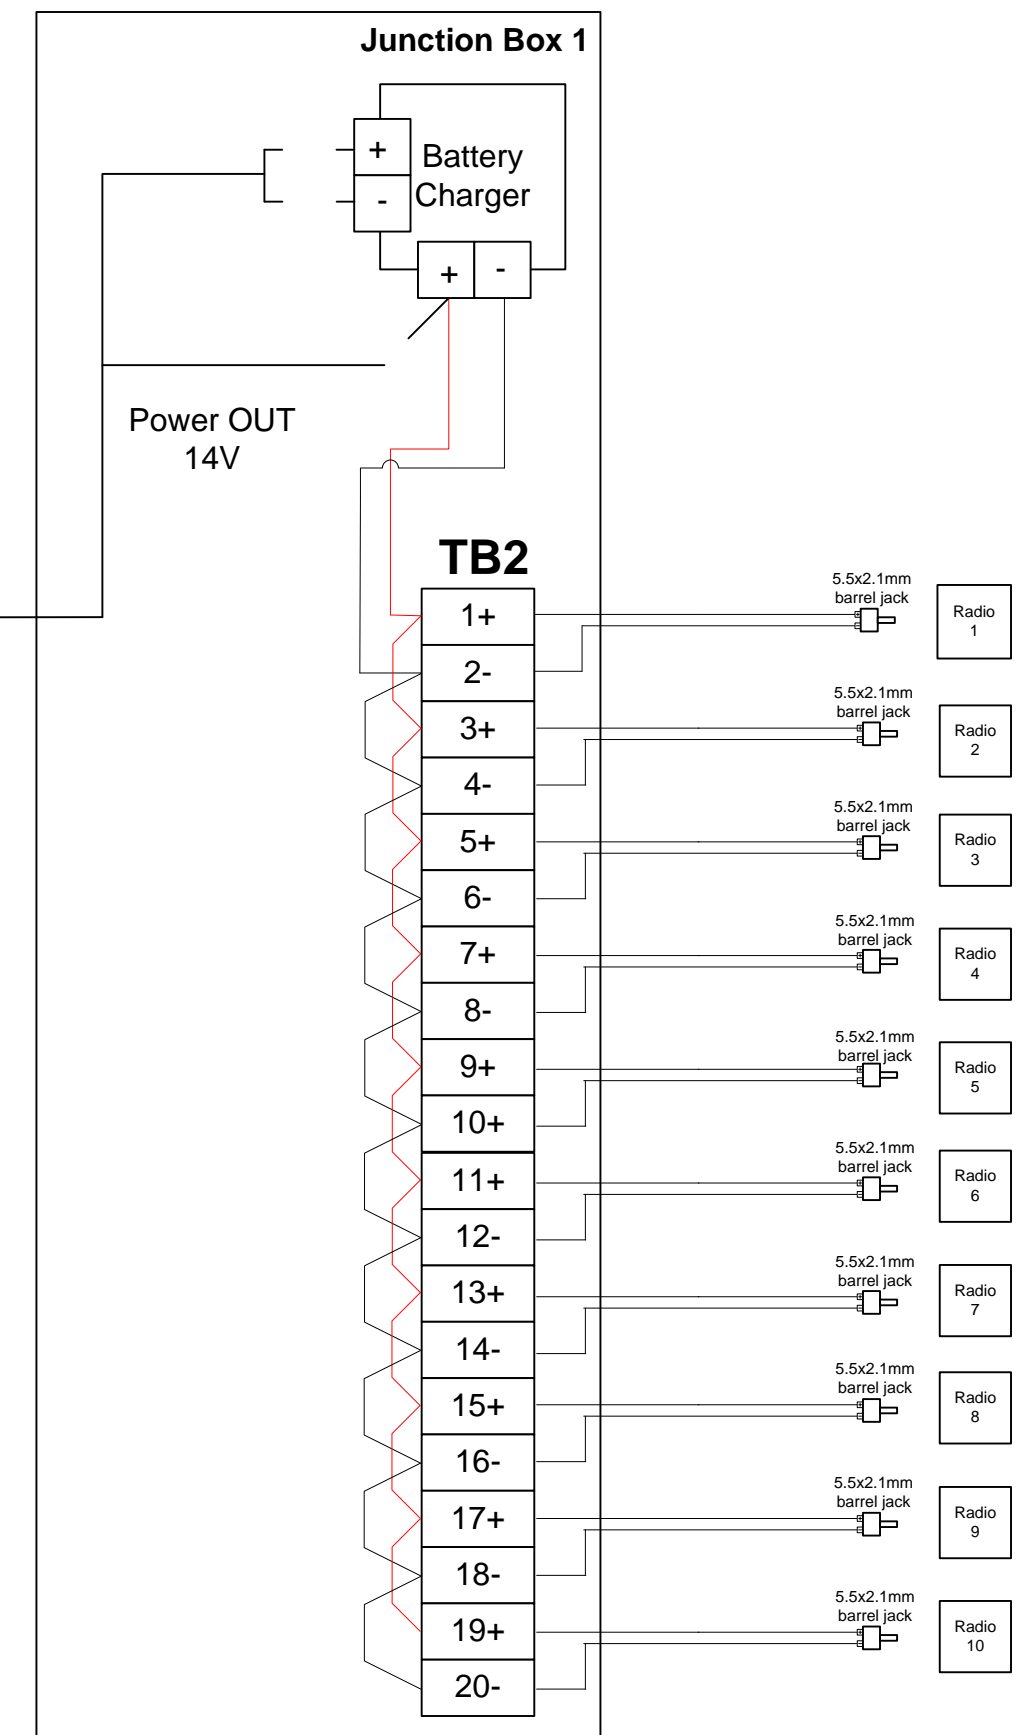

All wires running from Mods to TB1 and jumpers will be 16 AWG

Thermocouples placed on Mod 6 for temperature measurements

8 AWG 3 conductor cable  
Line length = 60 feet

Connection Types

Individual Module breakdown