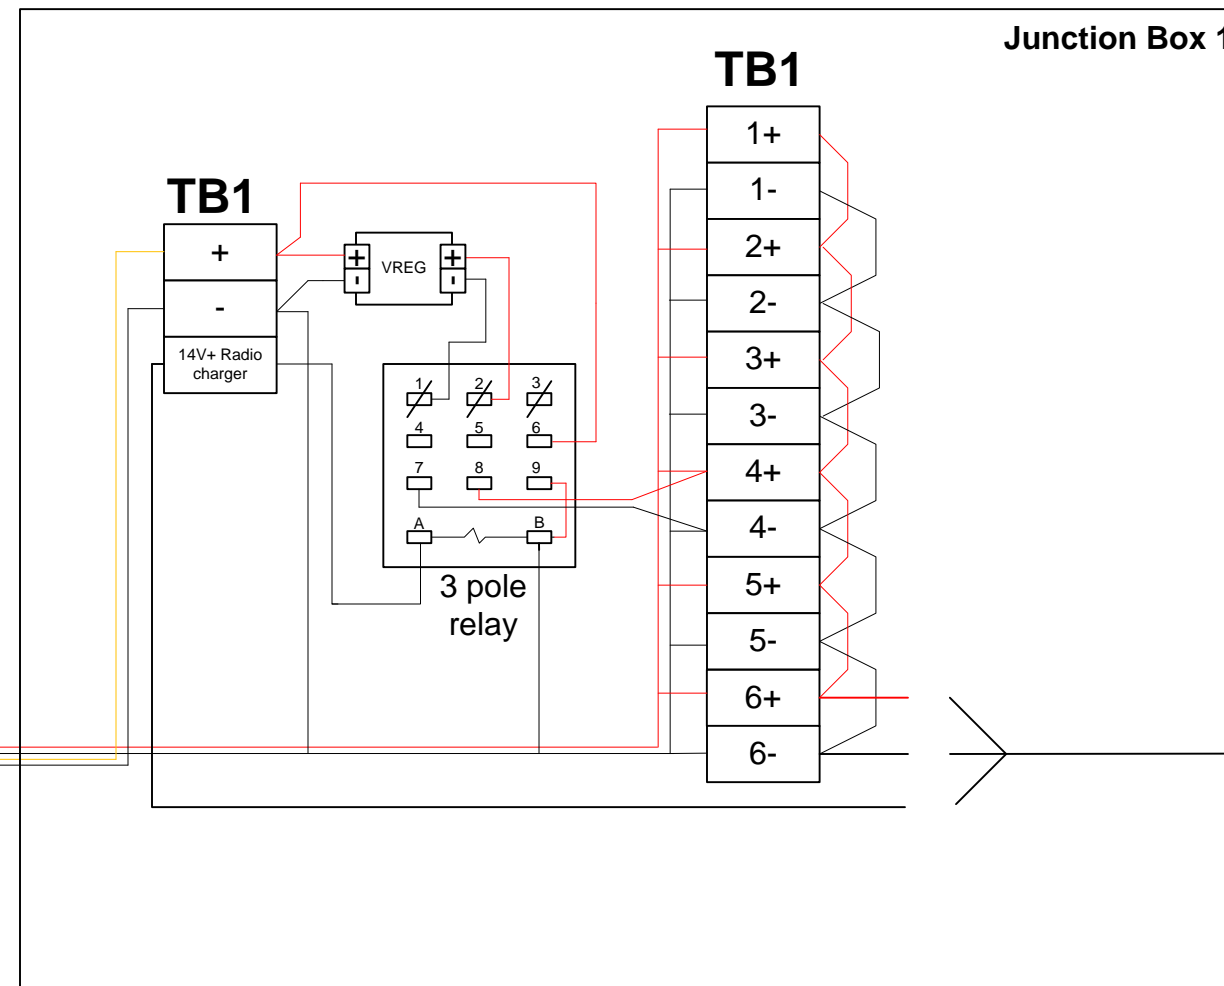

All wires running from Mods to TB1 and jumpers will be 16 AWG

Thermocouples placed on Mod 6 for temperature measurements

8 AWG 3 conductor cable  
Line length = 60 feet

Connection Types

Individual Module breakdown