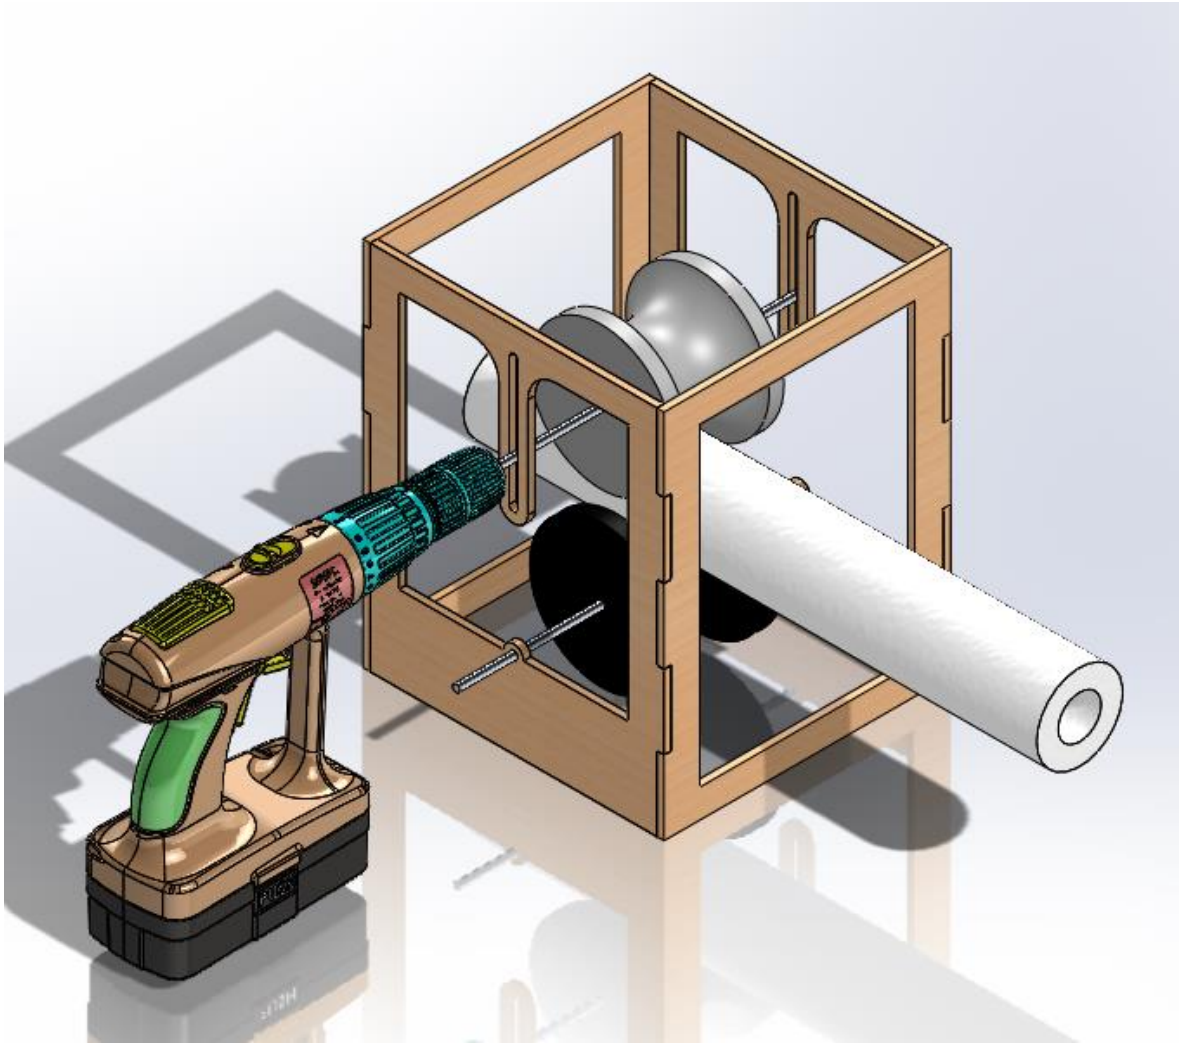

Front / Back

Inside / outside

All equal length

3"

13"

$\phi: 0.3''$

10"

15"

Wheel Updates

- Still printing
- 30 hours

Snapshot Rapid Prototype

Spring Semester Meeting Times