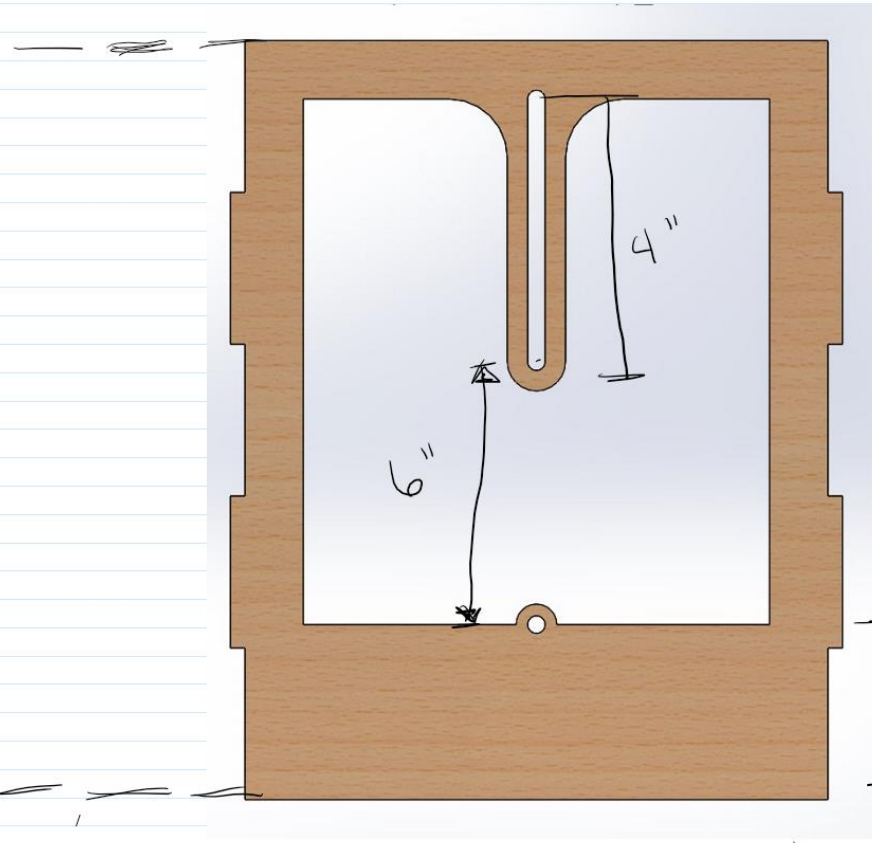

Front / Back

Inside / outside

All equal length

3"

13"

$\phi: 0.3''$

10"

15"

Wheel Updates

- Still printing
- 30 hours

Snapshot Rapid Prototype

Spring Semester Meeting Times