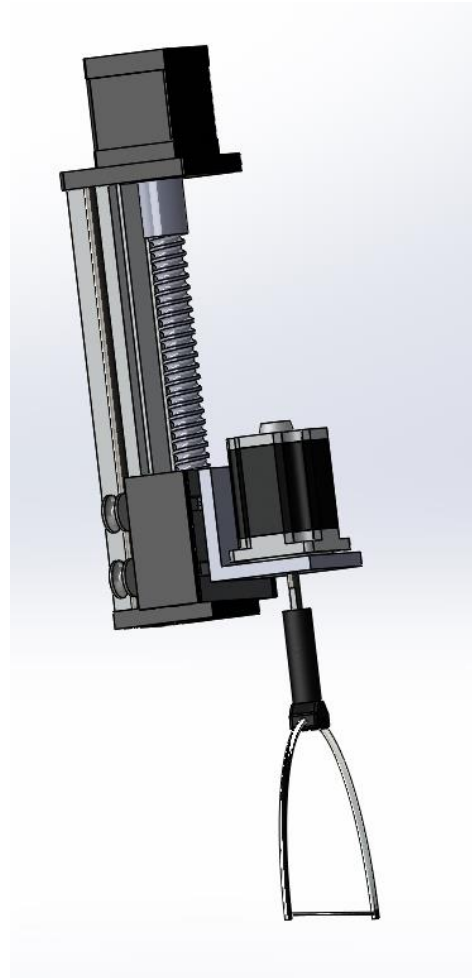

Linear Actuator & angle cut Stepper Motor update

Alyssa

Modeling

Rennie and Ian

Basic Assemblies

Total Assembly

Power Supply

Ian

Extension Cord

12 V power source

24 V power source

Pi Power Switch

Moment Problem

Kyle

What's Next?

Linear Actuator & angle cut Stepper Motor
troubleshoot