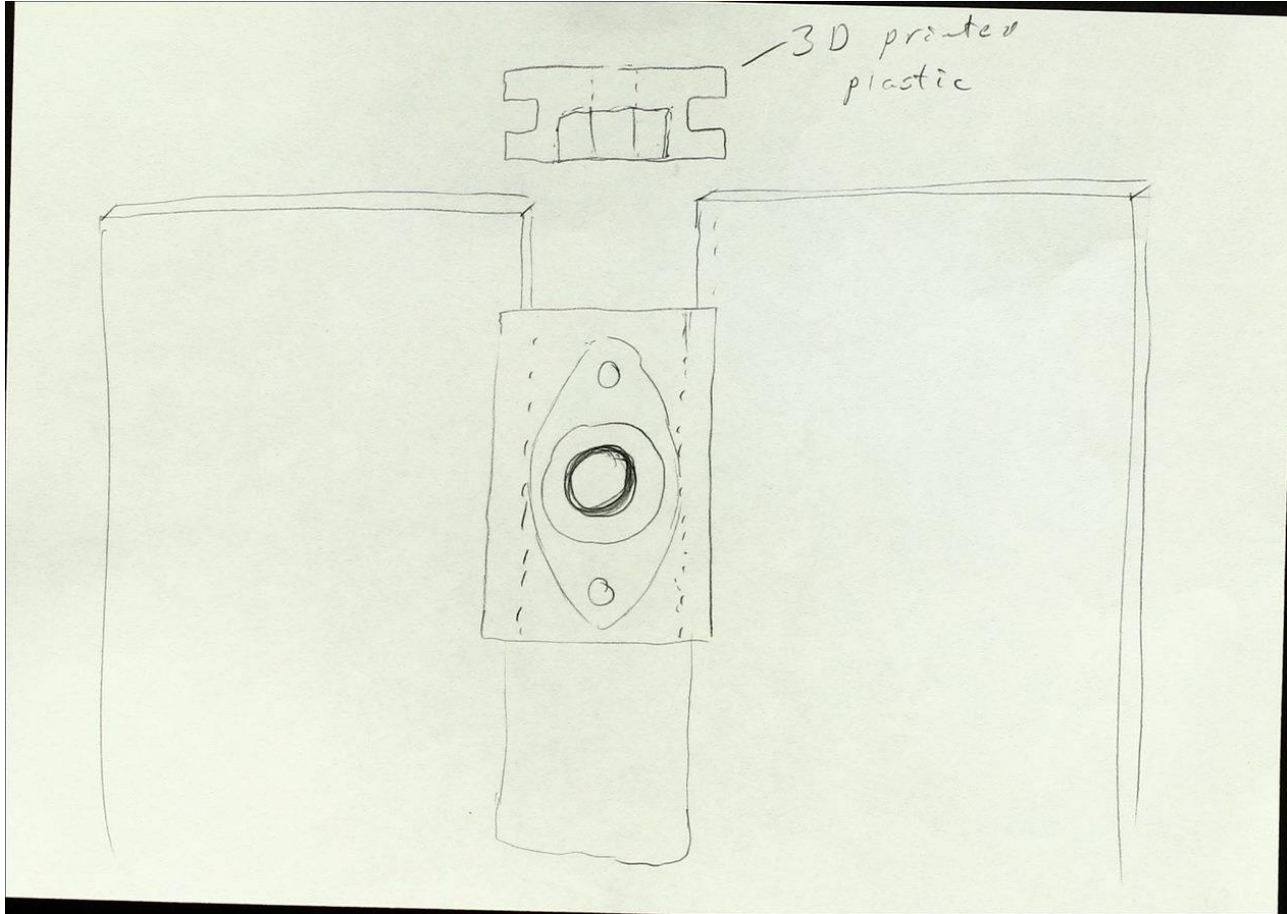

Extension Cord

12 V power source

24 V power source

Pi Power Switch

Moment Problem

Kyle

What's Next?

Linear Actuator & angle cut Stepper Motor
troubleshoot