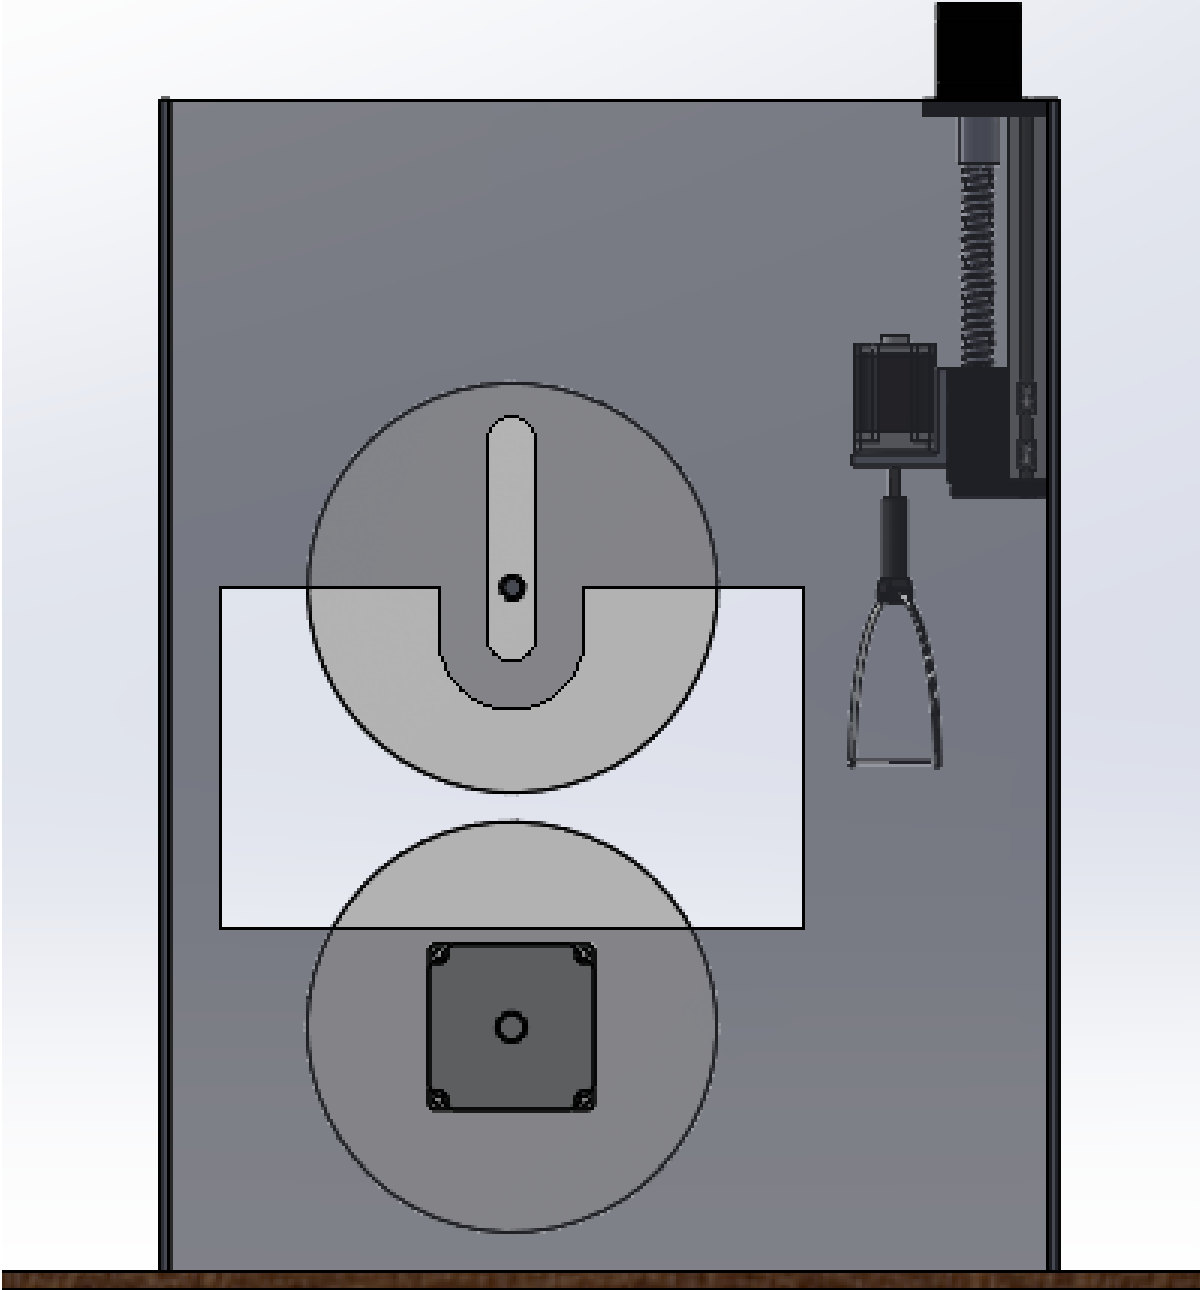

Linear Actuator & angle cut Stepper Motor update

Alyssa

Modeling

Rennie and Ian

Basic Assemblies

Total Assembly

Power Supply

Ian

Extension Cord

12 V power source

24 V power source

Pi Power Switch

Moment Problem

Kyle

What's Next?

Linear Actuator & angle cut Stepper Motor
troubleshoot