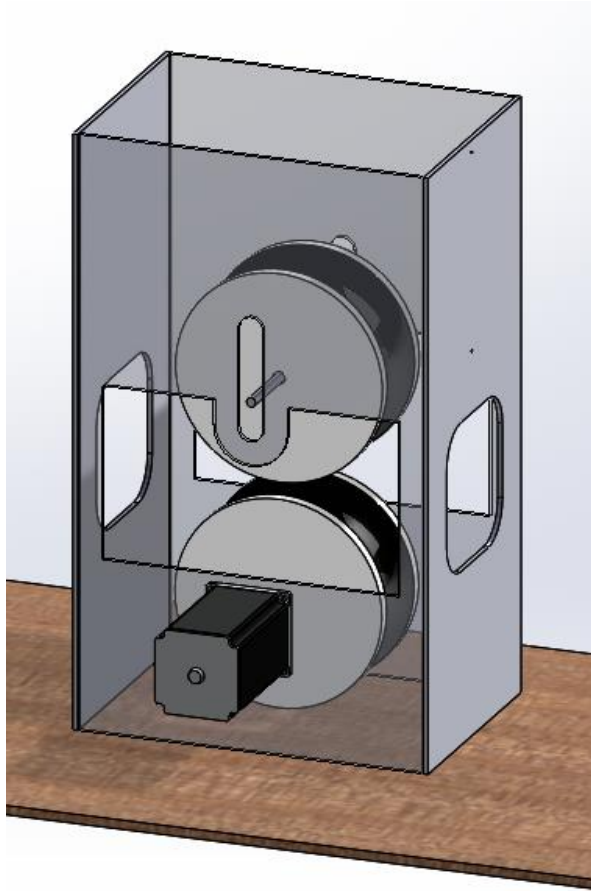

Linear Actuator & angle cut Stepper Motor update

Alyssa

Modeling

Rennie and Ian

Basic Assemblies

Total Assembly

Power Supply

Ian

Extension Cord

12 V power source

24 V power source

Pi Power Switch

Moment Problem

Kyle

What's Next?

Linear Actuator & angle cut Stepper Motor
troubleshoot