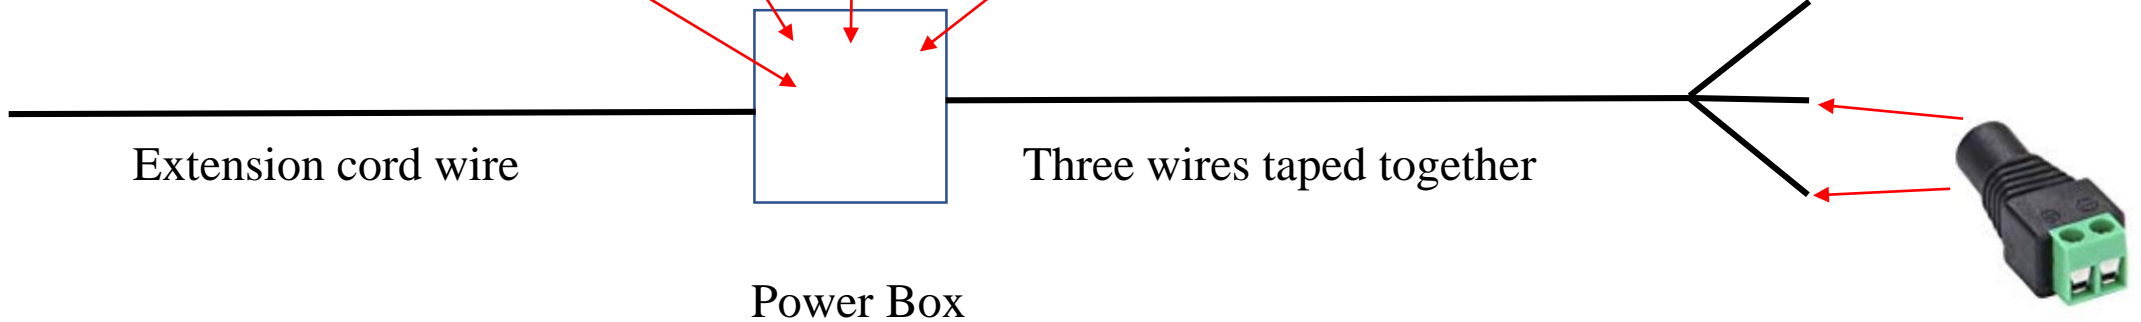

Extension Cord

12 V power source

24 V power source

Pi Power Switch

Moment Problem

Kyle

What's Next?

Linear Actuator & angle cut Stepper Motor
troubleshoot